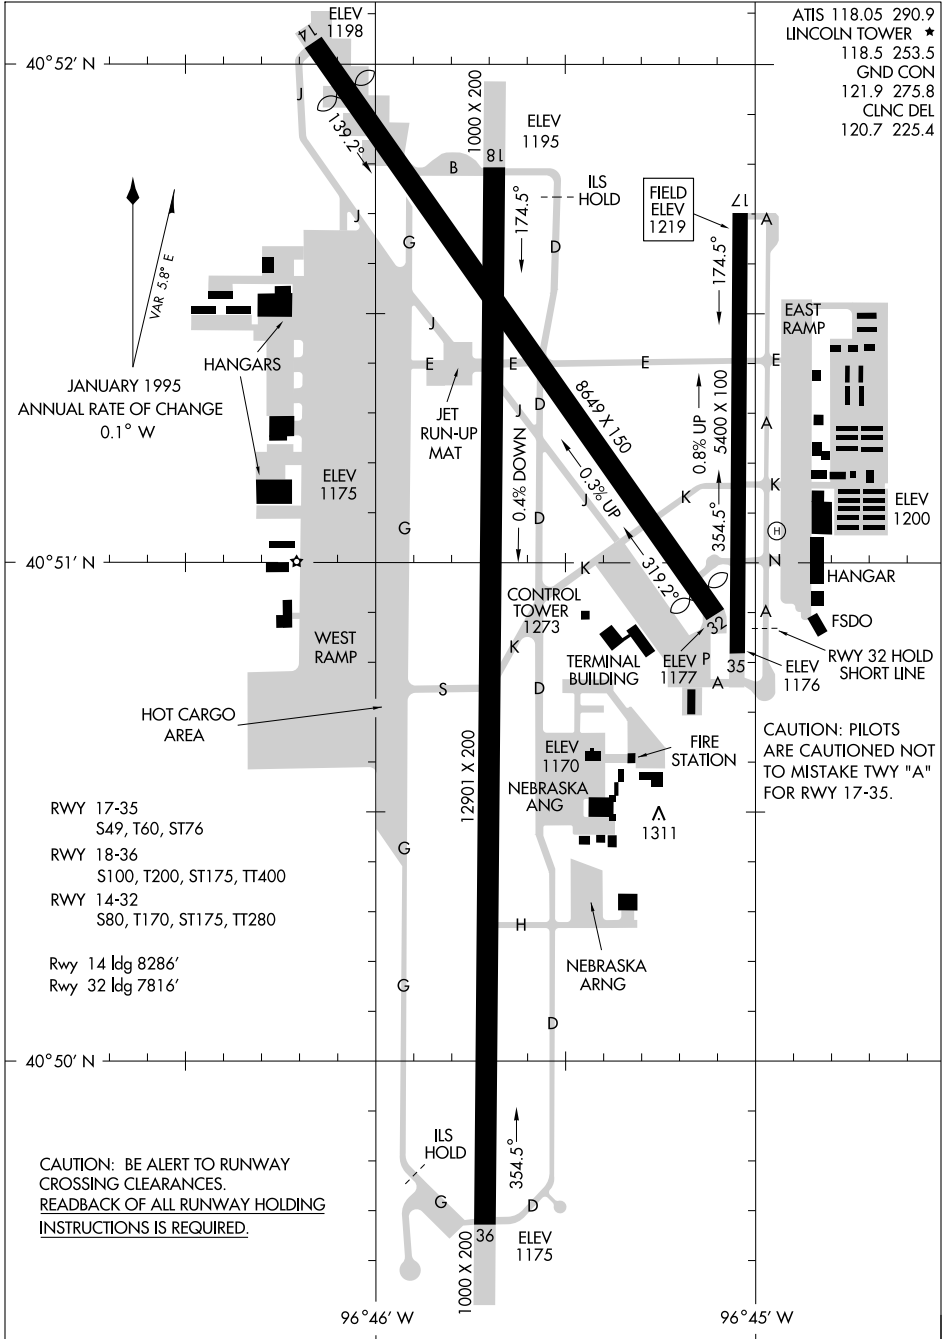

AIRPORT DIAGRAM

AL-232 (FAA)

LINCOLN (LNK)
LINCOLN, NEBRASKA

ATIS 118.05 290.9
 LINCOLN TOWER ★
 118.5 253.5
 GND CON
 121.9 275.8
 CLNC DEL
 120.7 225.4

NC-2, 01 SEP 2005 to 29 SEP 2005

NC-2, 01 SEP 2005 to 29 SEP 2005

AIRPORT DIAGRAM

LINCOLN, NEBRASKA
LINCOLN (LNK)